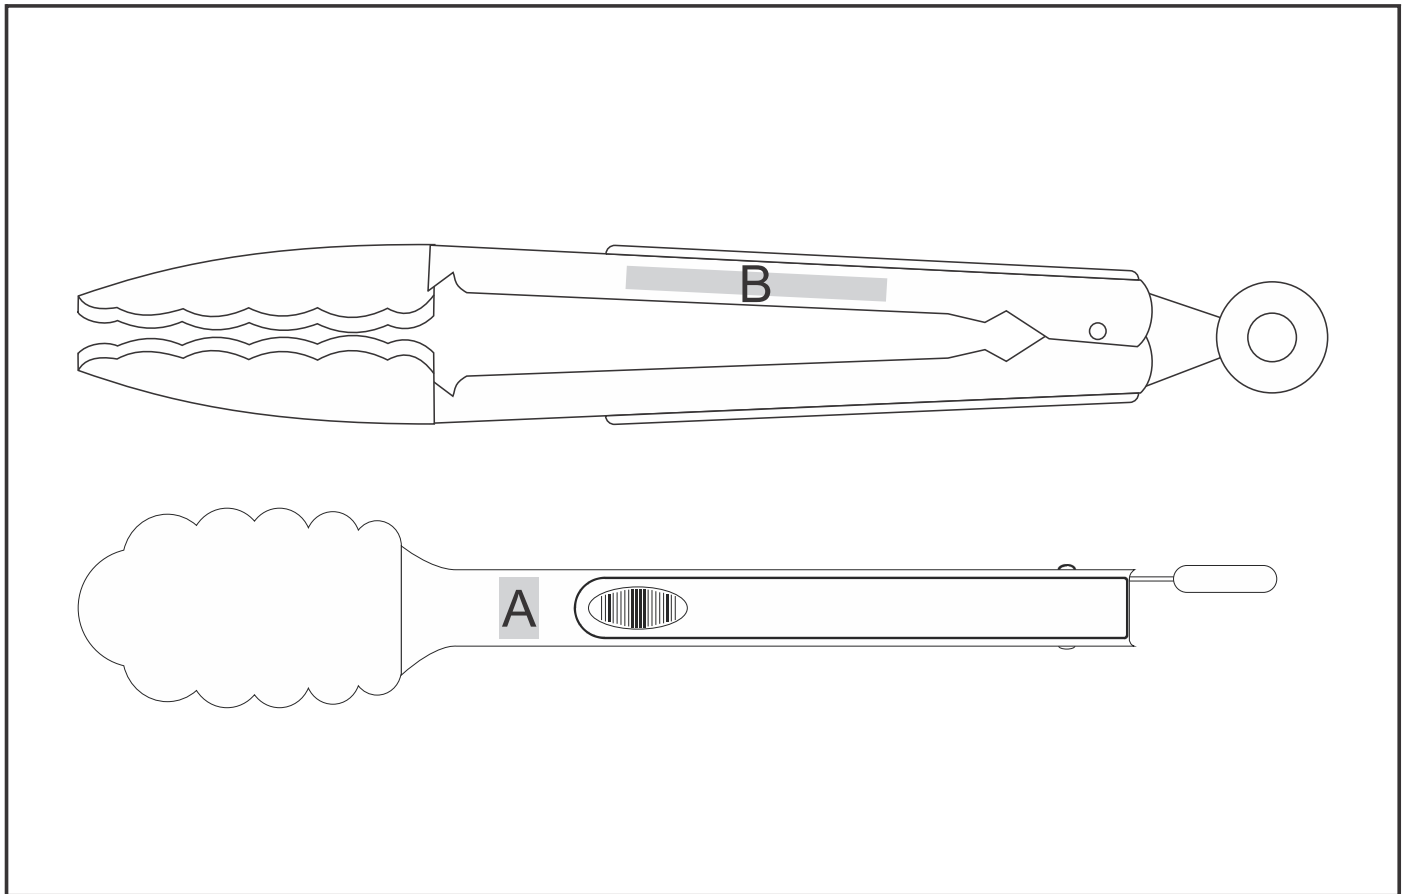

# IDEA-5101

### Need to know:

-- Includes 1-Position Laser Engrave (setup fee applies)

#### **Position A**

1. Laser Engraving (LA)  
Size: 7mm wide x 12mm high

#### **Position B**

1. Laser Engraving (LA)  
Size: 60mm wide x 4mm high